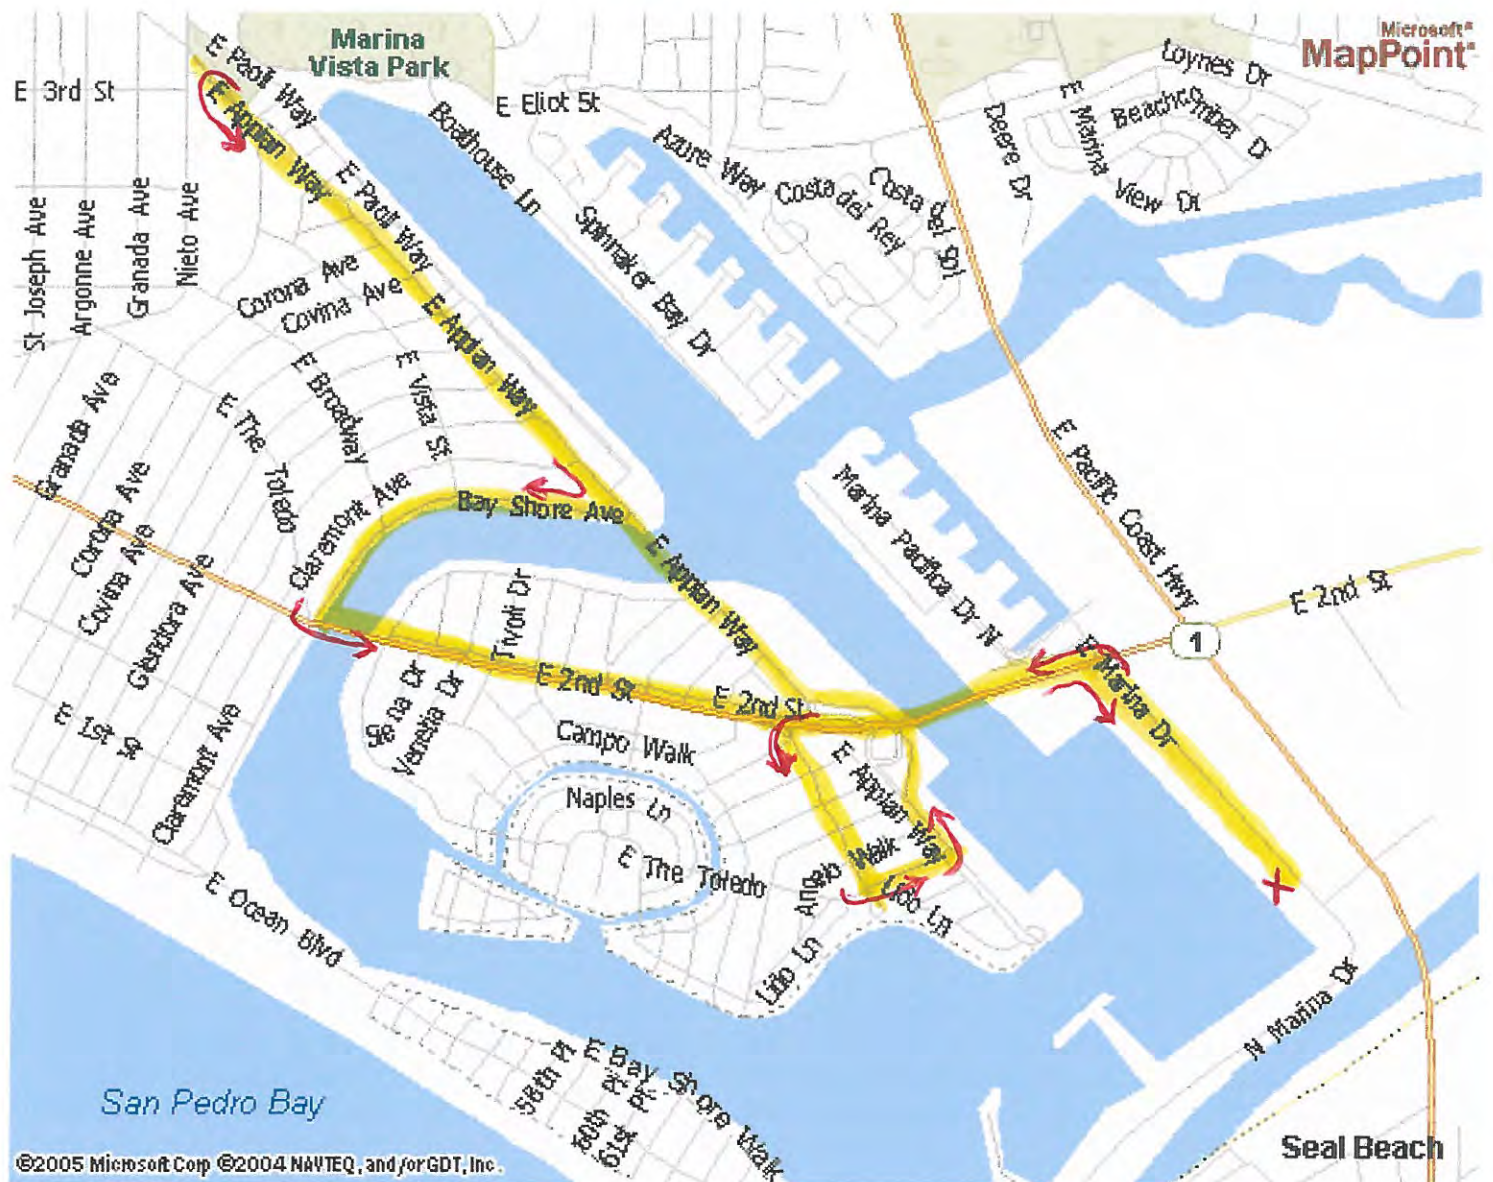

### 3.4 Mile Course

1. From Joe's Crab Shack, go north to 2<sup>nd</sup> St. Left on 2<sup>nd</sup> and over the bridge.
2. Left on Naples Plaza Dr. Left on The Toledo. Left on Appian Way.
3. Turn around at Bayshore Ave. and reverse course exactly back to Joe's.

**5.0 Mile Course**

1. From Joe's Crab Shack, go north to 2<sup>nd</sup> St. Left on 2<sup>nd</sup> and over the bridge.
2. Left on Naples Plz Dr. Left on The Toledo. Left on Appian Way.
3. Turn around at Will Rogers Mini Park and continue back to Bayshore Ave.
4. Right on Bayshore Ave. to 2<sup>nd</sup> St. (H<sub>2</sub>O and restrooms on corner).
5. Left on 2<sup>nd</sup> St. Stay on 2<sup>nd</sup> St. and follow over 2<sup>nd</sup> St. and Naples bridges.
6. Right on Marina Dr. back to Joe's.